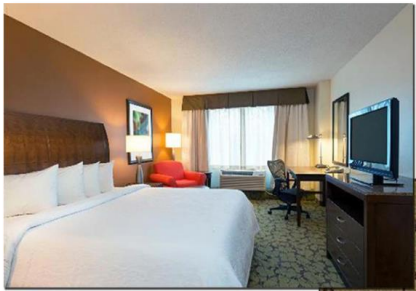

Hilton Garden Inn Tampa East/Brandon

Located in the Highland Oaks Business Park, gently tucked away on a natural forest preserve.